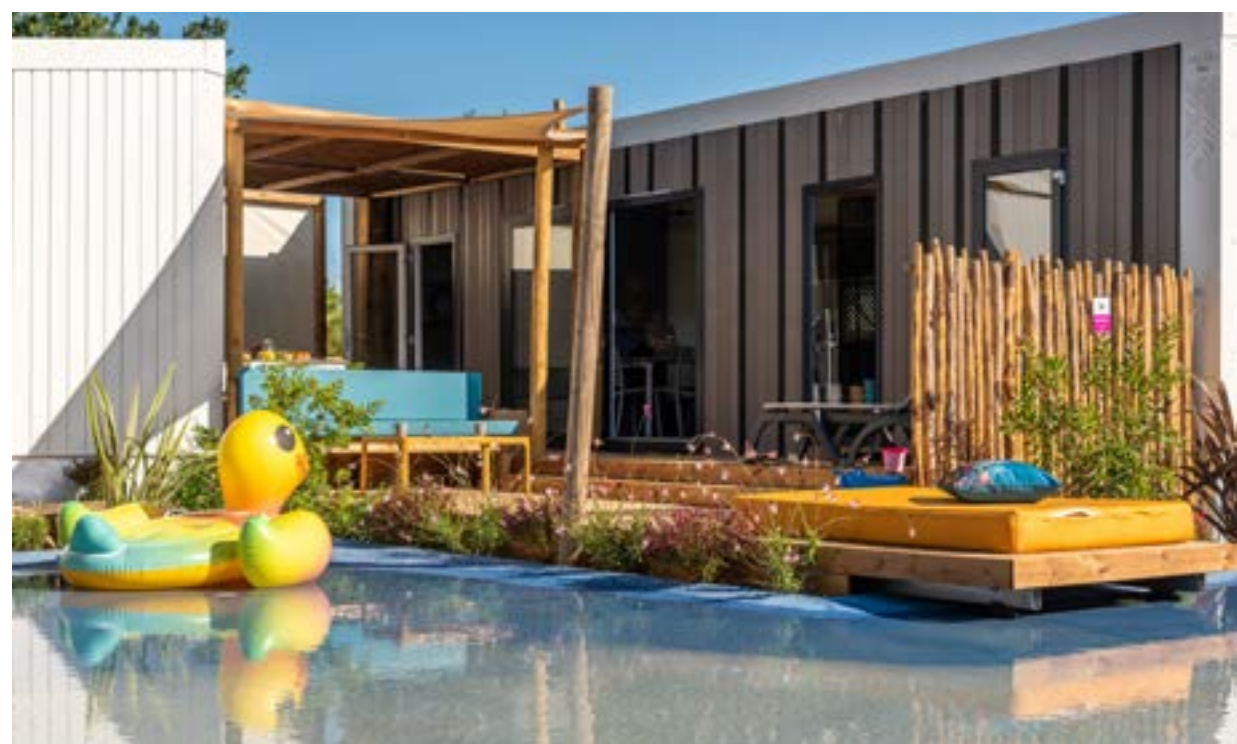

60m² répartis sur 2 modules

- 2 grands lits / double beds : 160 x 200
- 4 petits lits / single beds : 80 x 190
- 3 salles d'eau /bathrooms
- 3 wc

cottages avec lagons
ou jacuzzi privatif ! or private jacuzzi!