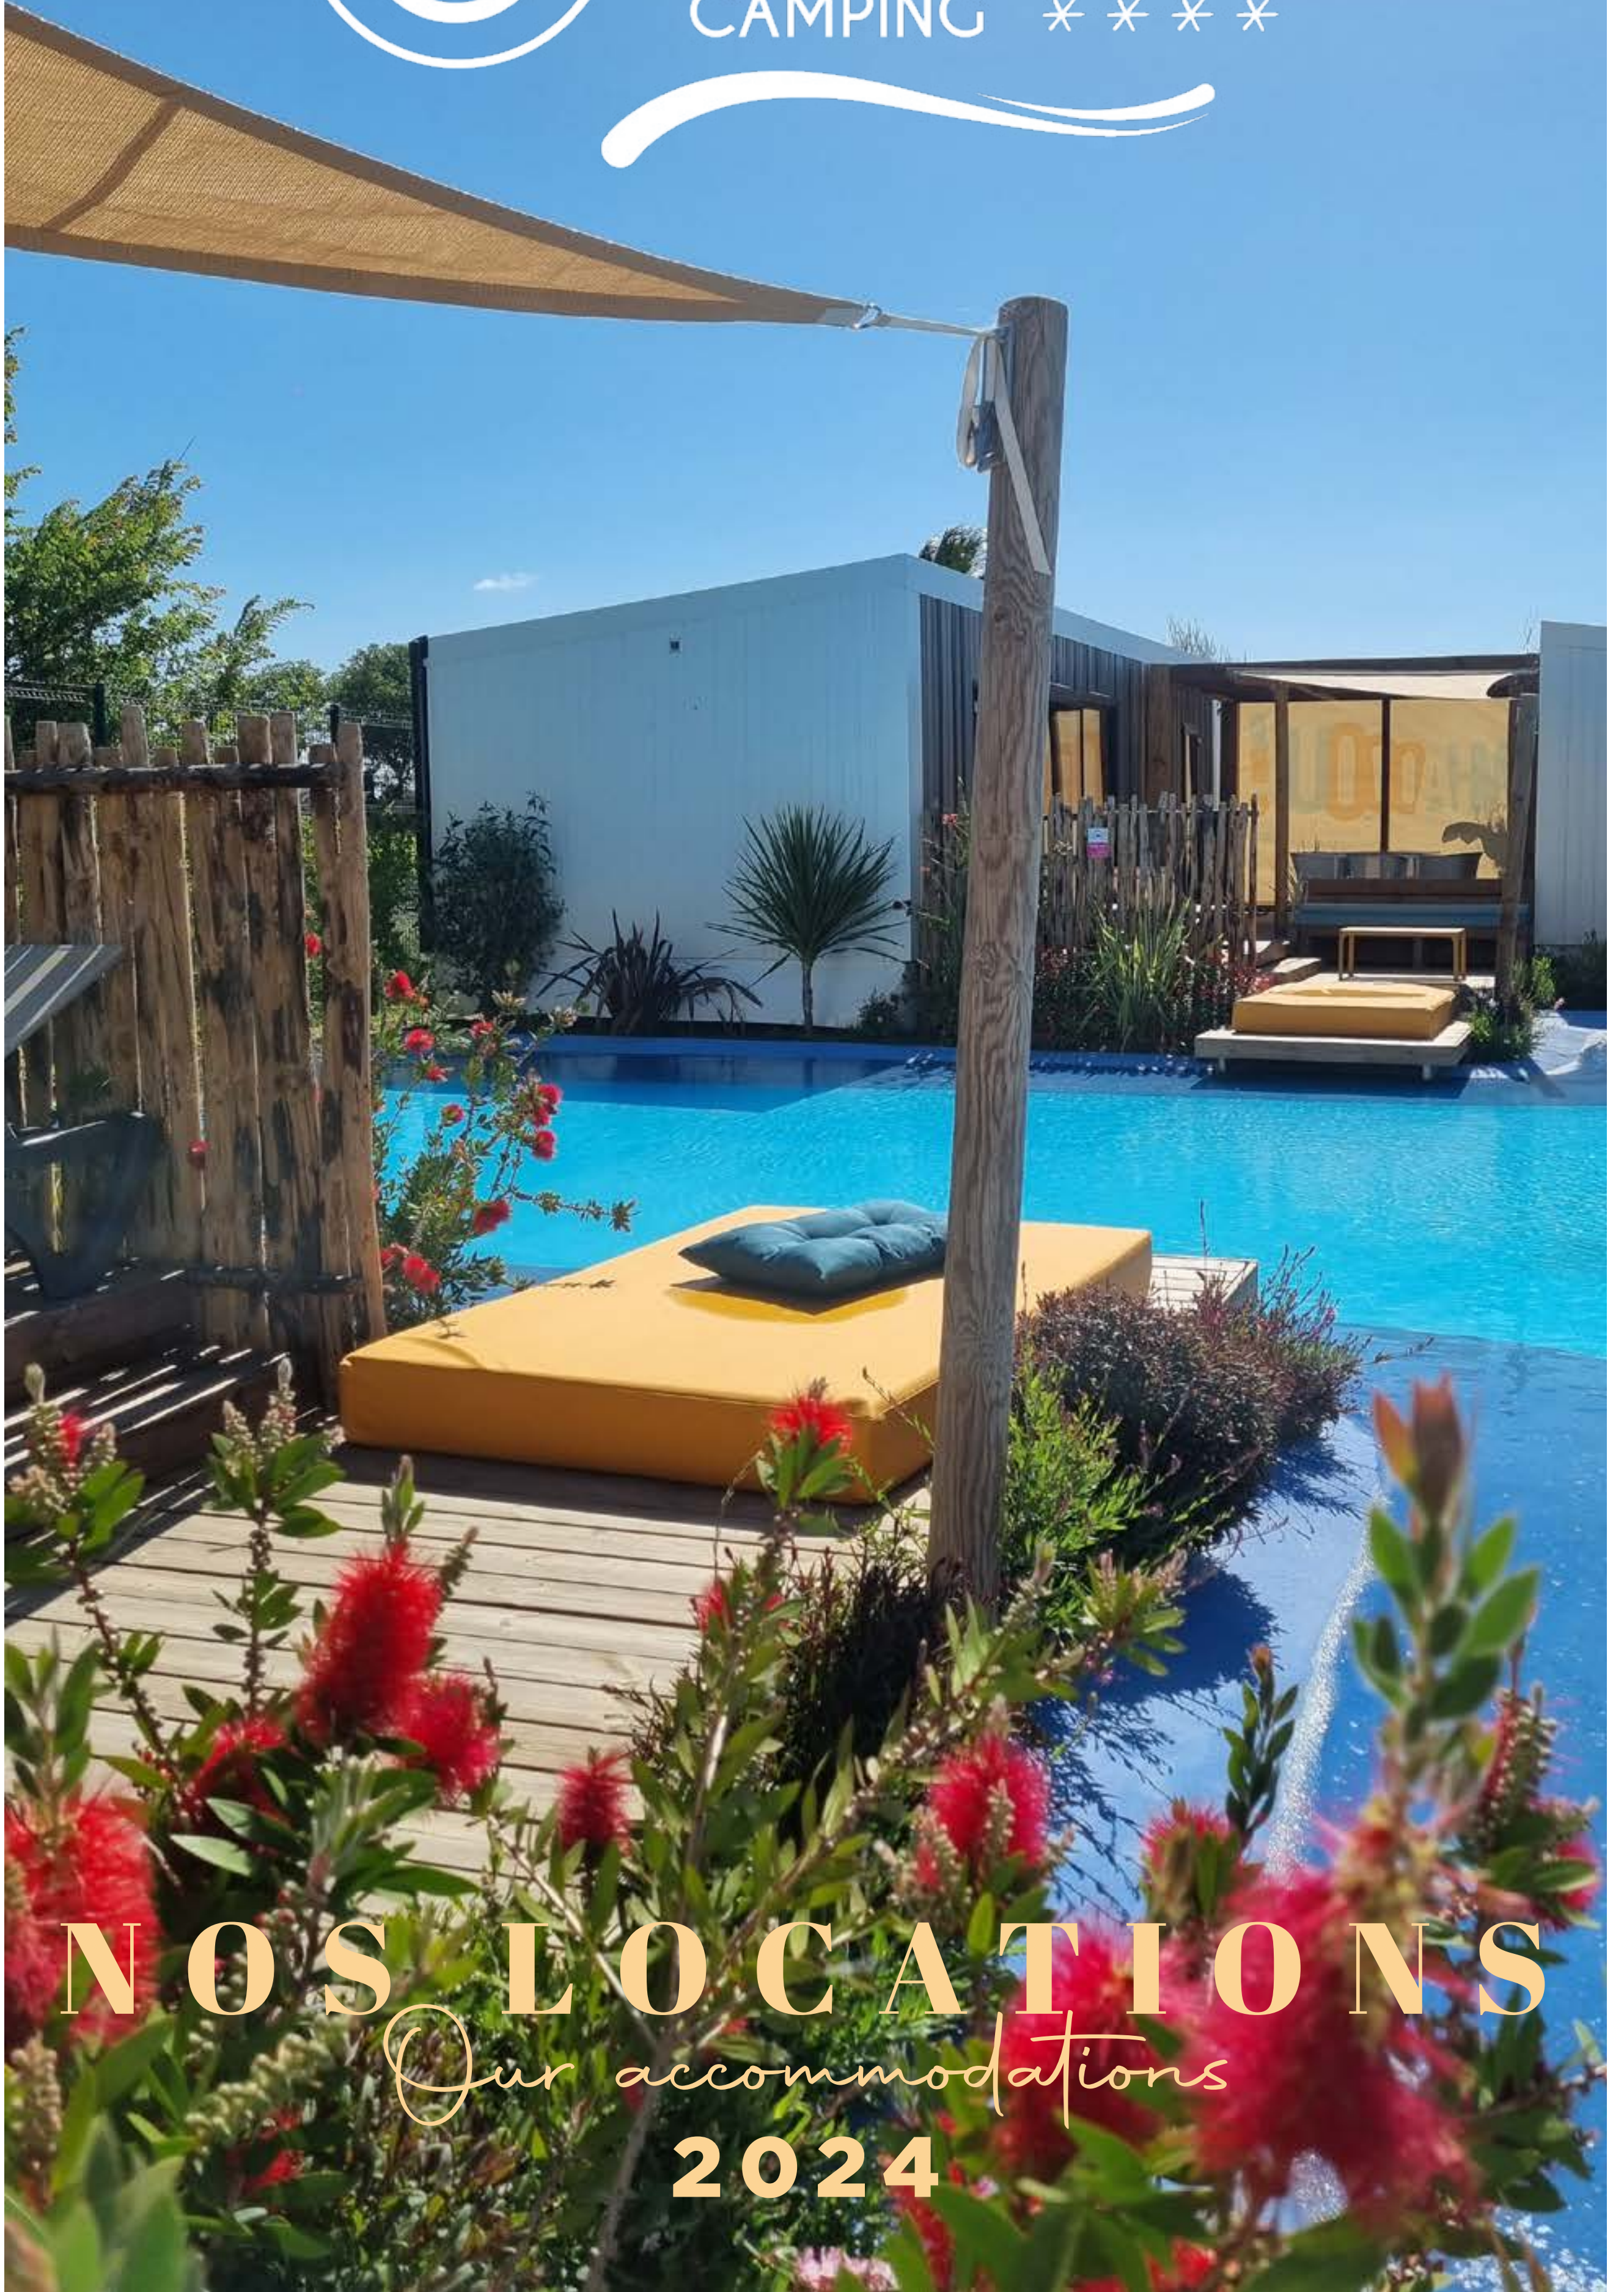

DOMAINE Sainte Cécile CAMPING * * * *

NOS LOCATIONS *Our accommodations* 2024

LE DOMAINE SAINTE CECILE

Avenue des Pêcheurs 34450 VIAS-PLAGE

info@domainsaintececile.fr • +33 (0)467 21 63 70

www.camping-sainte-cecile.com

ARTISANS DU BONHEUR