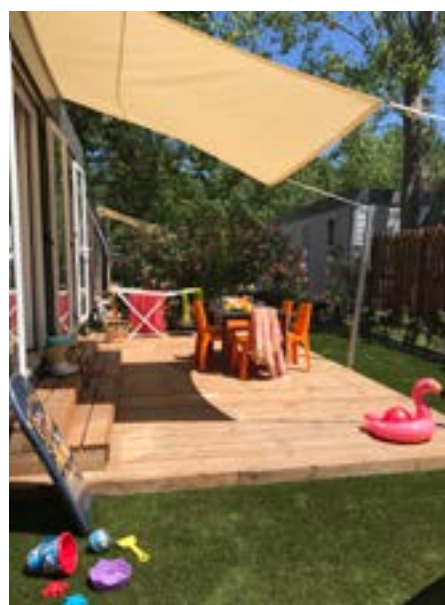

Cottages

3 chambres / 3 bedrooms

À partir de : 59€/nuit From : 59€/night

COTTAGE **PAMPA** 3 ch. / 3bdrms

1 lit / bed : 160 x 200
4 lits / beds : 80 x 190
2 salles d'eau / bathrooms

À partir de : 52€/nuit From : 52€/night

COTTAGE **FLORES** 3 ch. / 3bdrms

1 lit / bed : 160 x 190
4 lits / beds : 80 x 190

Infos pratiques

Les frais de réservation sont offerts
2 nuits minimum en basse saison | 7 nuits minimum en haute saison

Remise des clés à partir de 17h

1 code wifi pour 1 appareil est offert pour chaque séjour

Suppléments

0,86€ TAXE DE SEJOUR /nuit
et / personne de + de 18 ans (sous réserve de modification)

95€ FORFAIT MÉNAGE
en fin de séjour (service optionnel)

6€ ANIMAL/nuit accepté dans les cottages Flores, Lodge,
Pop Art et emplacements (chiens catégorie 1 et 2 interdits)

40€ EMPLACEMENT PRÉFÉRENTIEL
forfait/ séjour / emplacement
(emplacement nu et locatif sur réservation)

4% GARANTIE ANNULATION
Garantie annulation/ interruption de séjour
(facultative) : 4% du montant du séjour

3€ LOCATION LIT BÉBÉ ou CHAISE HAUTE chacun / nuit
(max 21€) | gratuit en locations PREMIUM
(sur réservation préalable, sous réserve de disponibilité)

12€ LOCATION DE DRAPS
par lit / séjour (sans changement en cours de séjour)

12€ LOCATION DE KIT DE SERVIETTES DE TOILETTE
1 kit = 1 drap de bain et 1 petite serviette
(sans changement en cours de séjour)

Practical infos

The booking fee is free
2 nights minimum in low season | 7 nights minimum in high season

Check in from 5 p.m.

1 wifi code for 1 device is offered for each stay

Suppléments

0,86€ TOURIST TAX /night
and /person over 18 years (subject to modification)

95€ END OF STAY CLEANING PACKAGE
(OPTIONAL)

6€ PET/night permitted Flores, Lodge, Pop Art and pitches
(dogs category 1 and 2 not allowed)

40€ FAVOURITE PITCH
Package /stay and /pitch
(pitches and rentals on reservation)